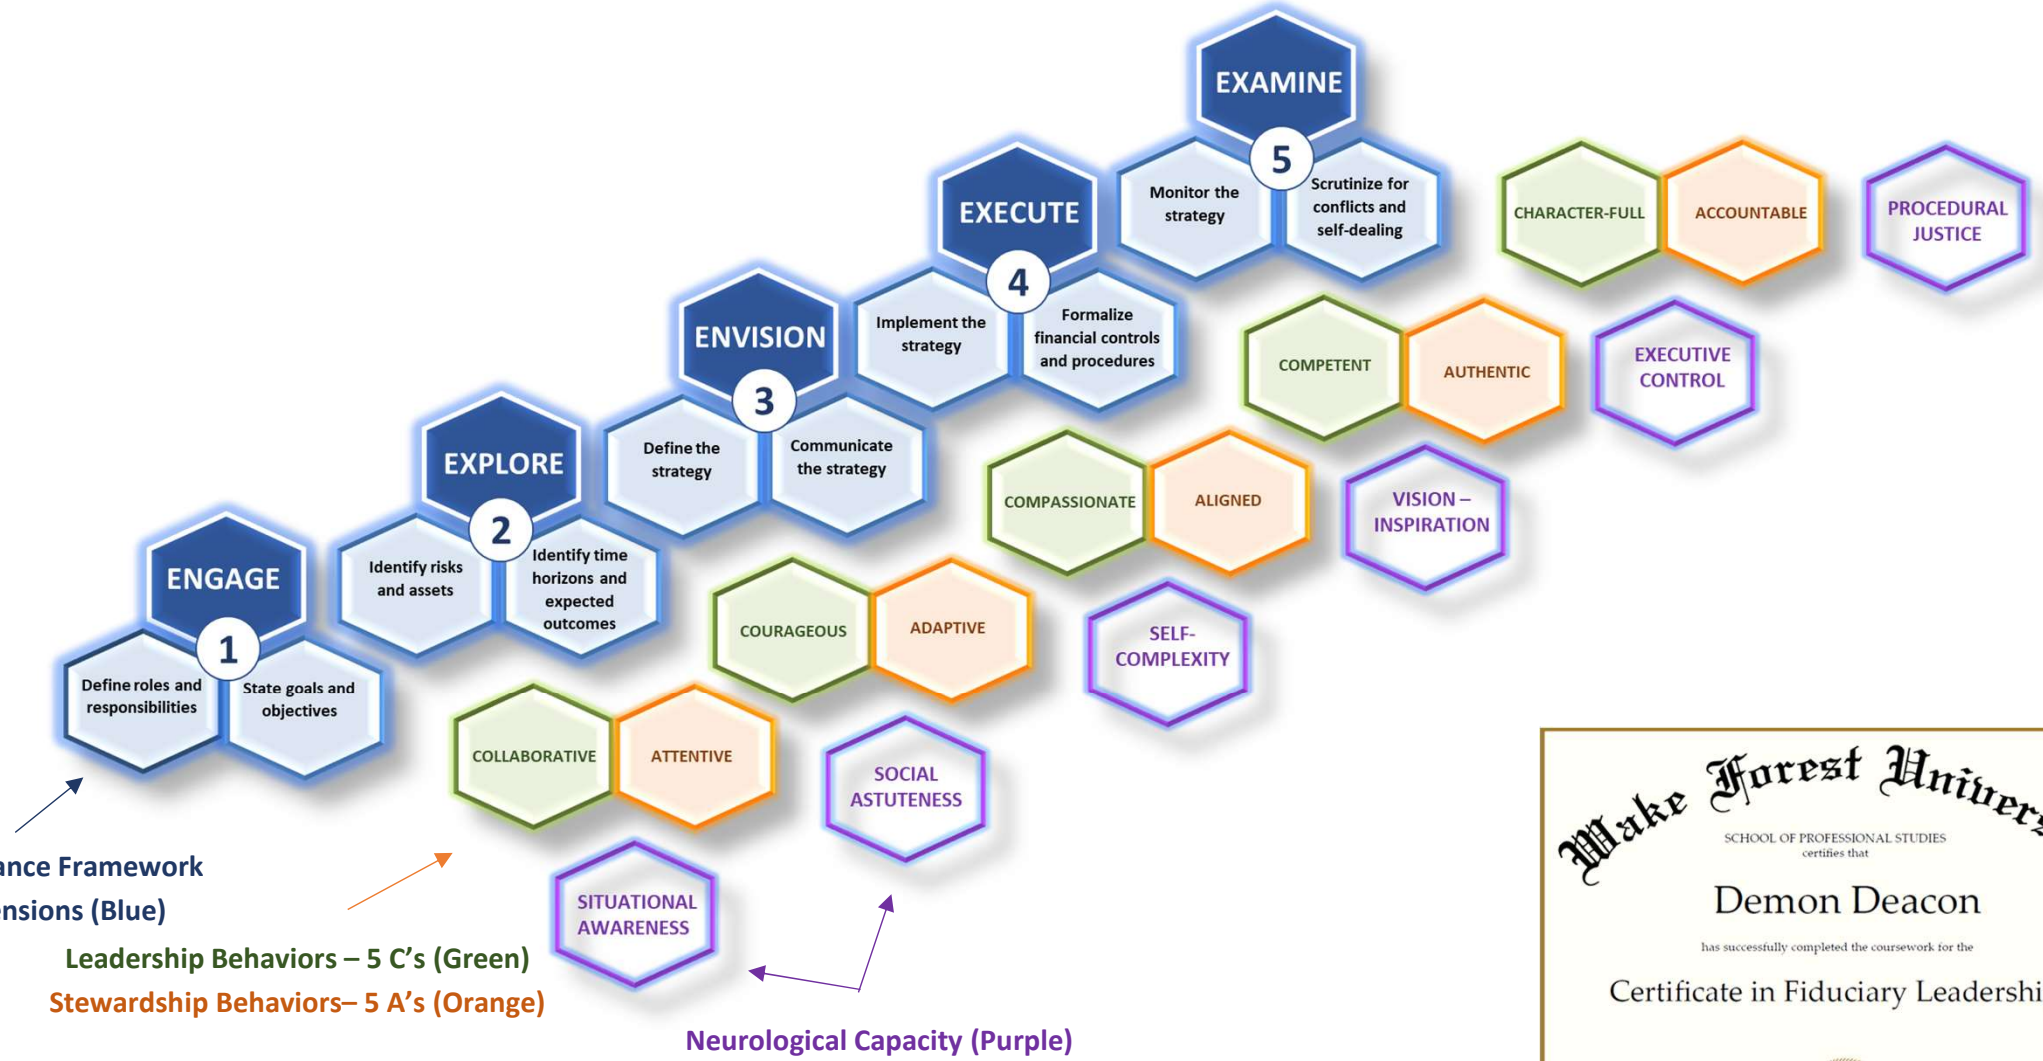

FiduciaryMetrics® - LeaderMetrics®

We develop fiduciaries into world-class leaders and stewards so they can help improve the lives of the people they serve

Universal Governance Framework
5 E's - 10 Dimensions (Blue)

Leadership Behaviors - 5 C's (Green)
Stewardship Behaviors - 5 A's (Orange)

Neurological Capacity (Purple)