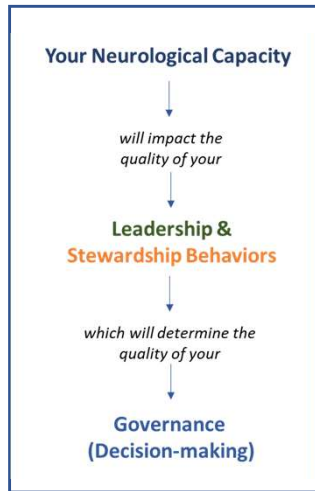

FiduciaryMetrics® - LeaderMetrics®

We develop fiduciaries into world-class leaders and stewards so they can help improve the lives of the people they serve

Universal Governance Framework
5 E's - 10 Dimensions (Blue)

Leadership Behaviors - 5 C's (Green)
Stewardship Behaviors - 5 A's (Orange)

Neurological Capacity (Purple)